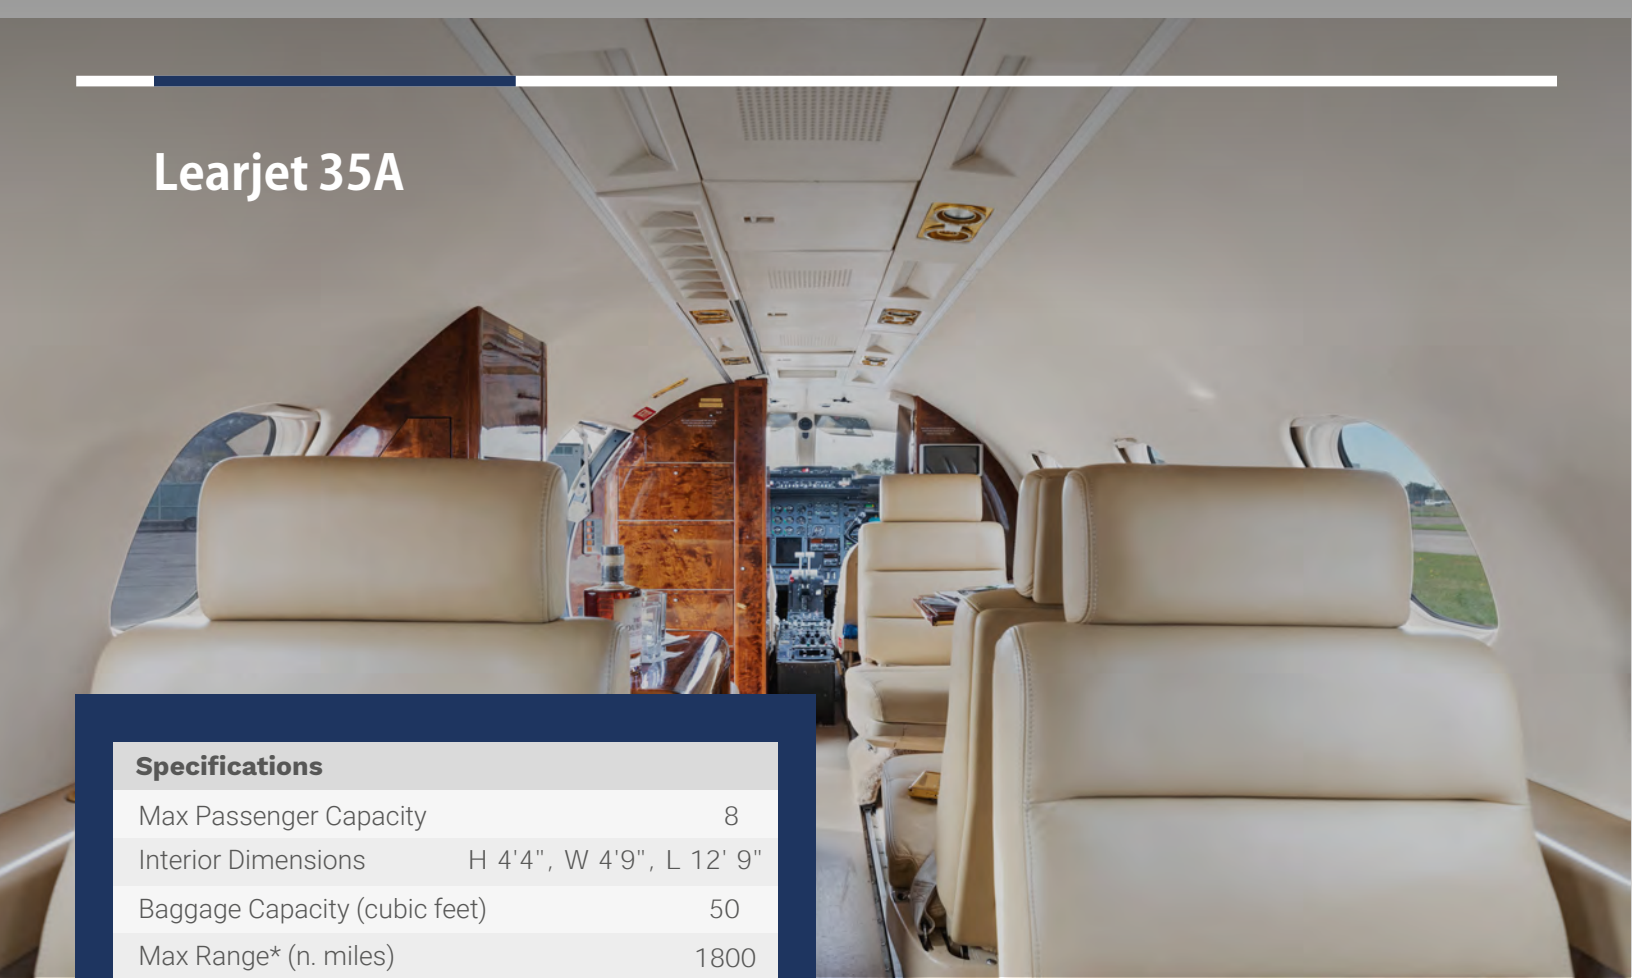

## N136JP

The Learjet 35A is considered “The Ultimate Light Jet.” The Lear 35A offers seating for up to eight passengers. Whether you want to work quietly and confidentially or simply recline, rest and relax, our Learjet 35 charter lets you do it in style. Learjet is synonymous with speed. With this Lear 35A, you get where you are going fast.

## Specifications

Max Passenger Capacity	8
Interior Dimensions	H 4'4", W 4'9", L 12' 9"
Baggage Capacity (cubic feet)	50
Max Range* (n. miles)	1800
Max Cruise Speed* (mph)	506
Lavatory	Partial Enclosed
Pets Allowed	Yes
Base	FRG
Year of Refurbish	2015