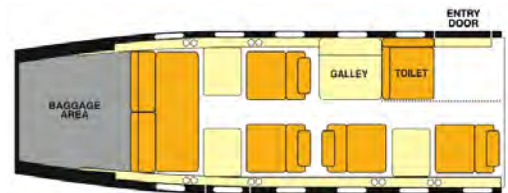

Flights are operated by Ventura Air Services, an FAA-certificated Part 135 carrier. All charter flights are subject to Ventura Air Services' charter terms and conditions, which must be executed at the time of booking.

1-800-597-0866 • charter@venturajet.com

www.venturajet.com